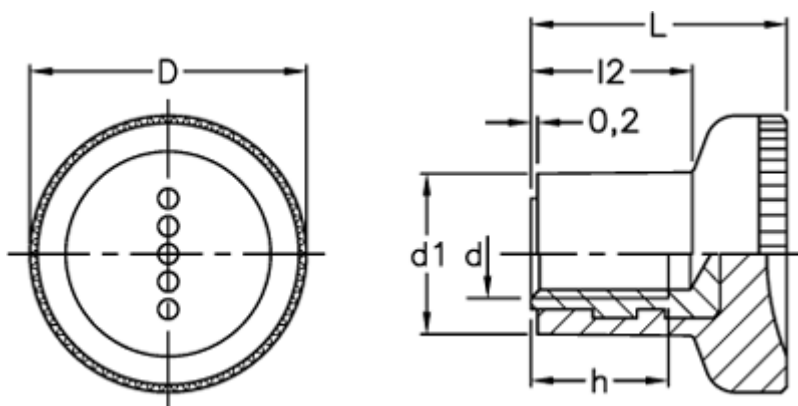

Data Sheet

Article number: 23052421213
Description: E+G Knurled knob
EKK.21-B M5-C3

Measures

D = 21
d1 = 12.5
d 6H = M5
h = 10
L = 18.0
l2 = 10.5